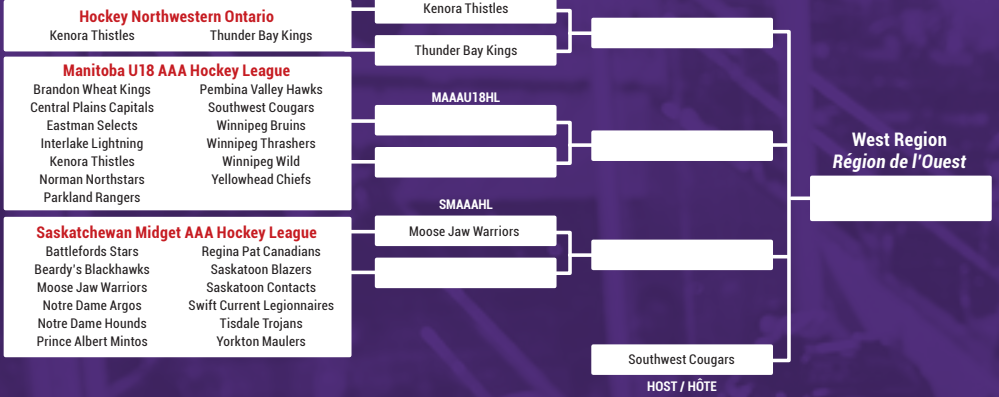

West Region / Région de l'Ouest

Pacific Region / Région du Pacifique

Host / Hôte
GAULOIS DE SAINT-HYACINTHE

Central Region / Région centrale

Central Region / Région centrale

Atlantic Region / Région de l'Atlantique

Atlantic Region / Région de l'Atlantique

New Brunswick/Prince Edward Island Major Midget Hockey League
Charlottetown Knights, Fredericton Caps, Kensington Wild, Moncton Flyers, Northern Moose, Saint John Vito's

Newfoundland & Labrador Major Midget Hockey League

Central Impact, East Coast Blizzard, Pinnacle Growlers, Tri Pen Osprey, Western Kings

Nova Scotia Major Midget Hockey League

Cape Breton West Islanders, Cole Harbour Wolfpack, Dartmouth Major Midgets, Halifax Macs, Pictou County Major Midgets, South Shore Mustangs, Sydney Rush, Valley Wildcats