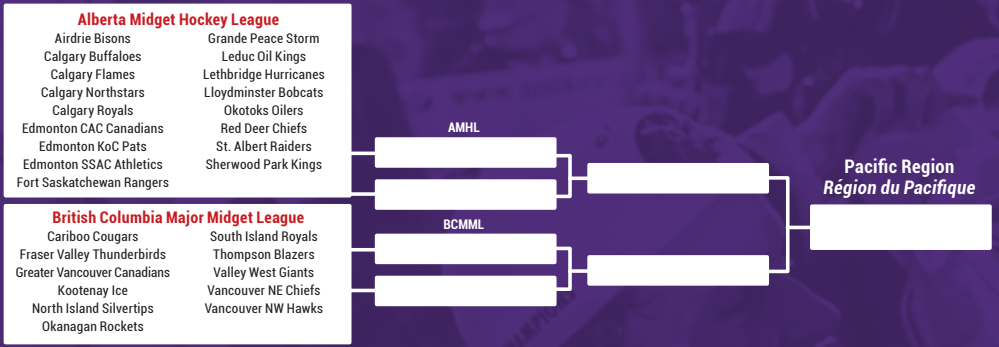

West Region / Région de l'Ouest

Pacific Region / Région du Pacifique

Host / Hôte
GAULOIS DE SAINT-HYACINTHE

Central Region / Région centrale

Central Region / Région centrale

Atlantic Region / Région de l'Atlantique

Atlantic Region / Région de l'Atlantique

New Brunswick/Prince Edward Island Major Midget Hockey League
Charlottetown Knights, Fredericton Caps, Kensington Wild, Moncton Flyers, Northern Moose, Saint John Vito's

Newfoundland & Labrador Major Midget Hockey League

Central Impact, East Coast Blizzard, Pinnacle Growlers, Tri Pen Osprey, Western Kings

Nova Scotia Major Midget Hockey League

Cape Breton West Islanders, Cole Harbour Wolfpack, Dartmouth Major Midgets, Halifax Macs, Pictou County Major Midgets, South Shore Mustangs, Sydney Rush, Valley Wildcats